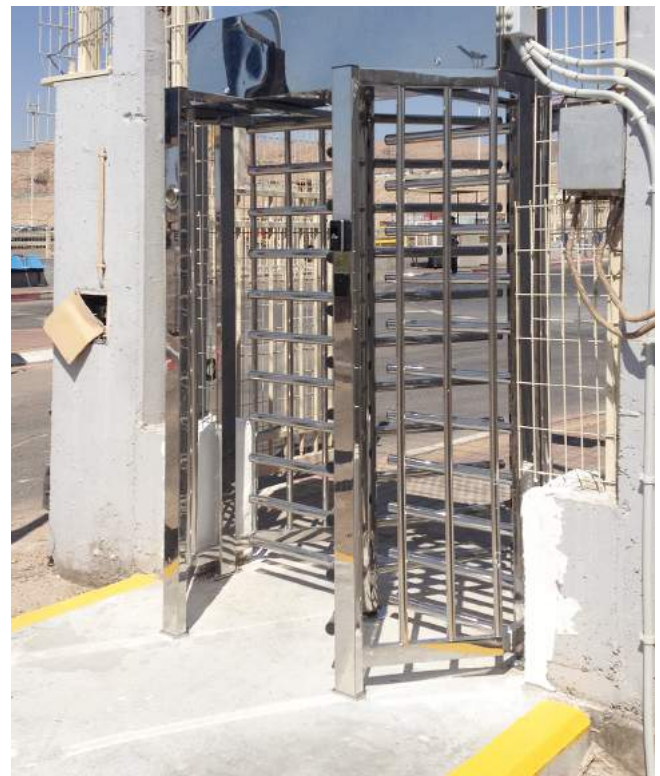

References

- Ukrainian Nuclear Power Plants
- Seaport, Eilat, Izrael;
- De La Rue - banknote printing company, Malta;
- "Carlsberg" Brewery, Kiev, Ukraine;
- ASRY, Al Hidd, Kingdom of Bahrain;
- Bank of America, Mumbai, India

www.tiso.global
+380 (44) 291-21-11
e-mail: export@tiso.ua