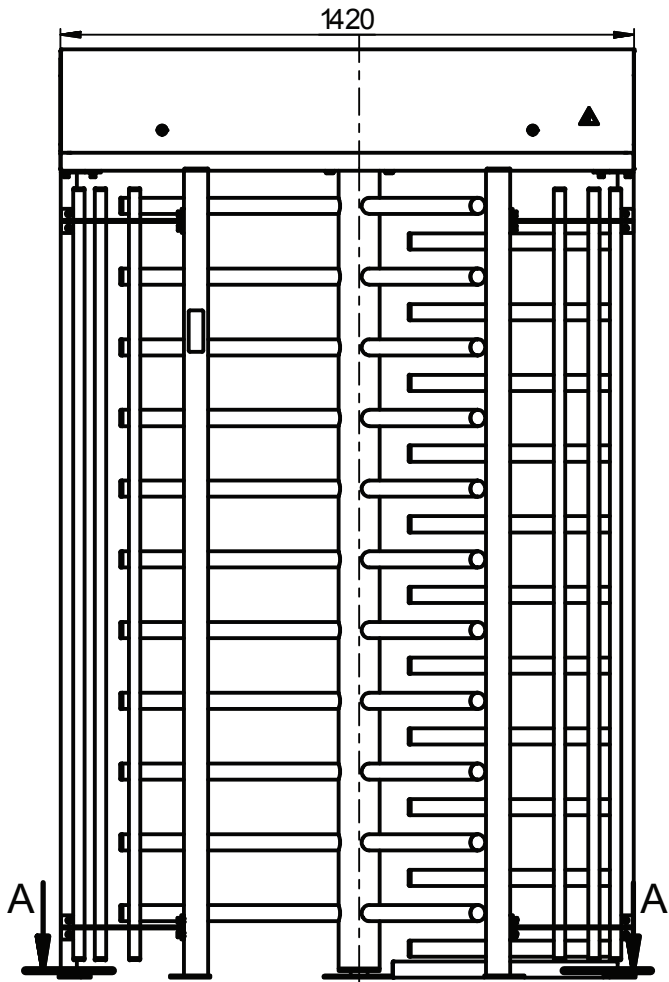

Electrical Specifications:

- Voltage:
 - from the AC (100-240)V, 50/60Hz;
 - from a DC source 12 V
- Maximum power consumption per pass: indoor 55 W; outdoor 155 W;
- Degree of protection according to GOST 14254-96: indoor IP41; outdoor IP54;
- Maximum power consumption:
 - Without servo: in 100 W; out 500 W;
 - Servo - in 300 W; out 700 W

Technical Specifications:

Length	1420 mm
Width	1179 mm
Height	2297 mm
Weight, not more	375 kg

www.tiso.global
+380 (44) 291-21-11
e-mail: export@tiso.ua

www.tiso.global
 +380 (44) 291-21-11
 e-mail: export@tiso.ua