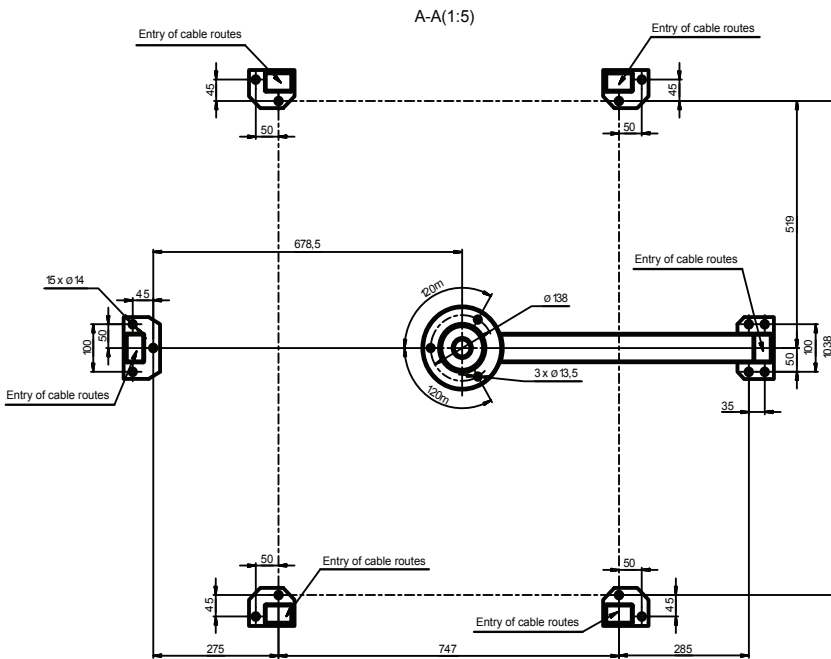

Electrical Specifications:

- Voltage:
 - from the AC (100-240)V, 50/60Hz;
 - from a DC source 12 V
- Maximum power consumption per pass: indoor 55 W; outdoor 155 W;
- Degree of protection according to GOST 14254-96: indoor IP41; outdoor IP54;
- Maximum power consumption:
 - Without servo: in 100 W; out 500 W;
 - Servo - in 300 W; out 700 W

Technical Specifications:

Length	1420 mm
Width	1179 mm
Height	2297 mm
Weight, not more	375 kg

www.tiso.global
+380 (44) 291-21-11
e-mail: export@tiso.ua

www.tiso.global
 +380 (44) 291-21-11
 e-mail: export@tiso.ua